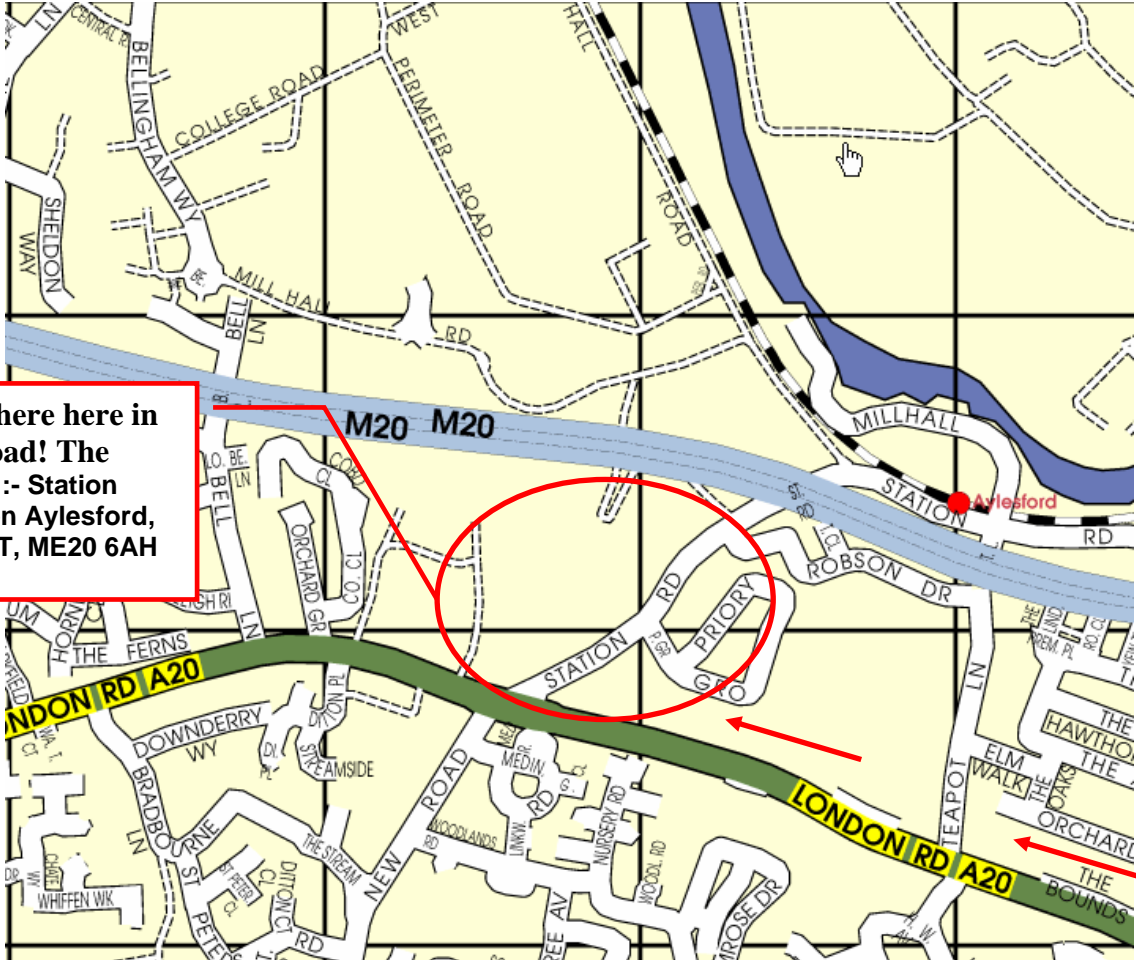

Cobdown Squash Club

J5 on M20

Its somewhere here in Station Road! The Address is :- Station Road, Ditton Aylesford, Kent , KENT, ME20 6AH